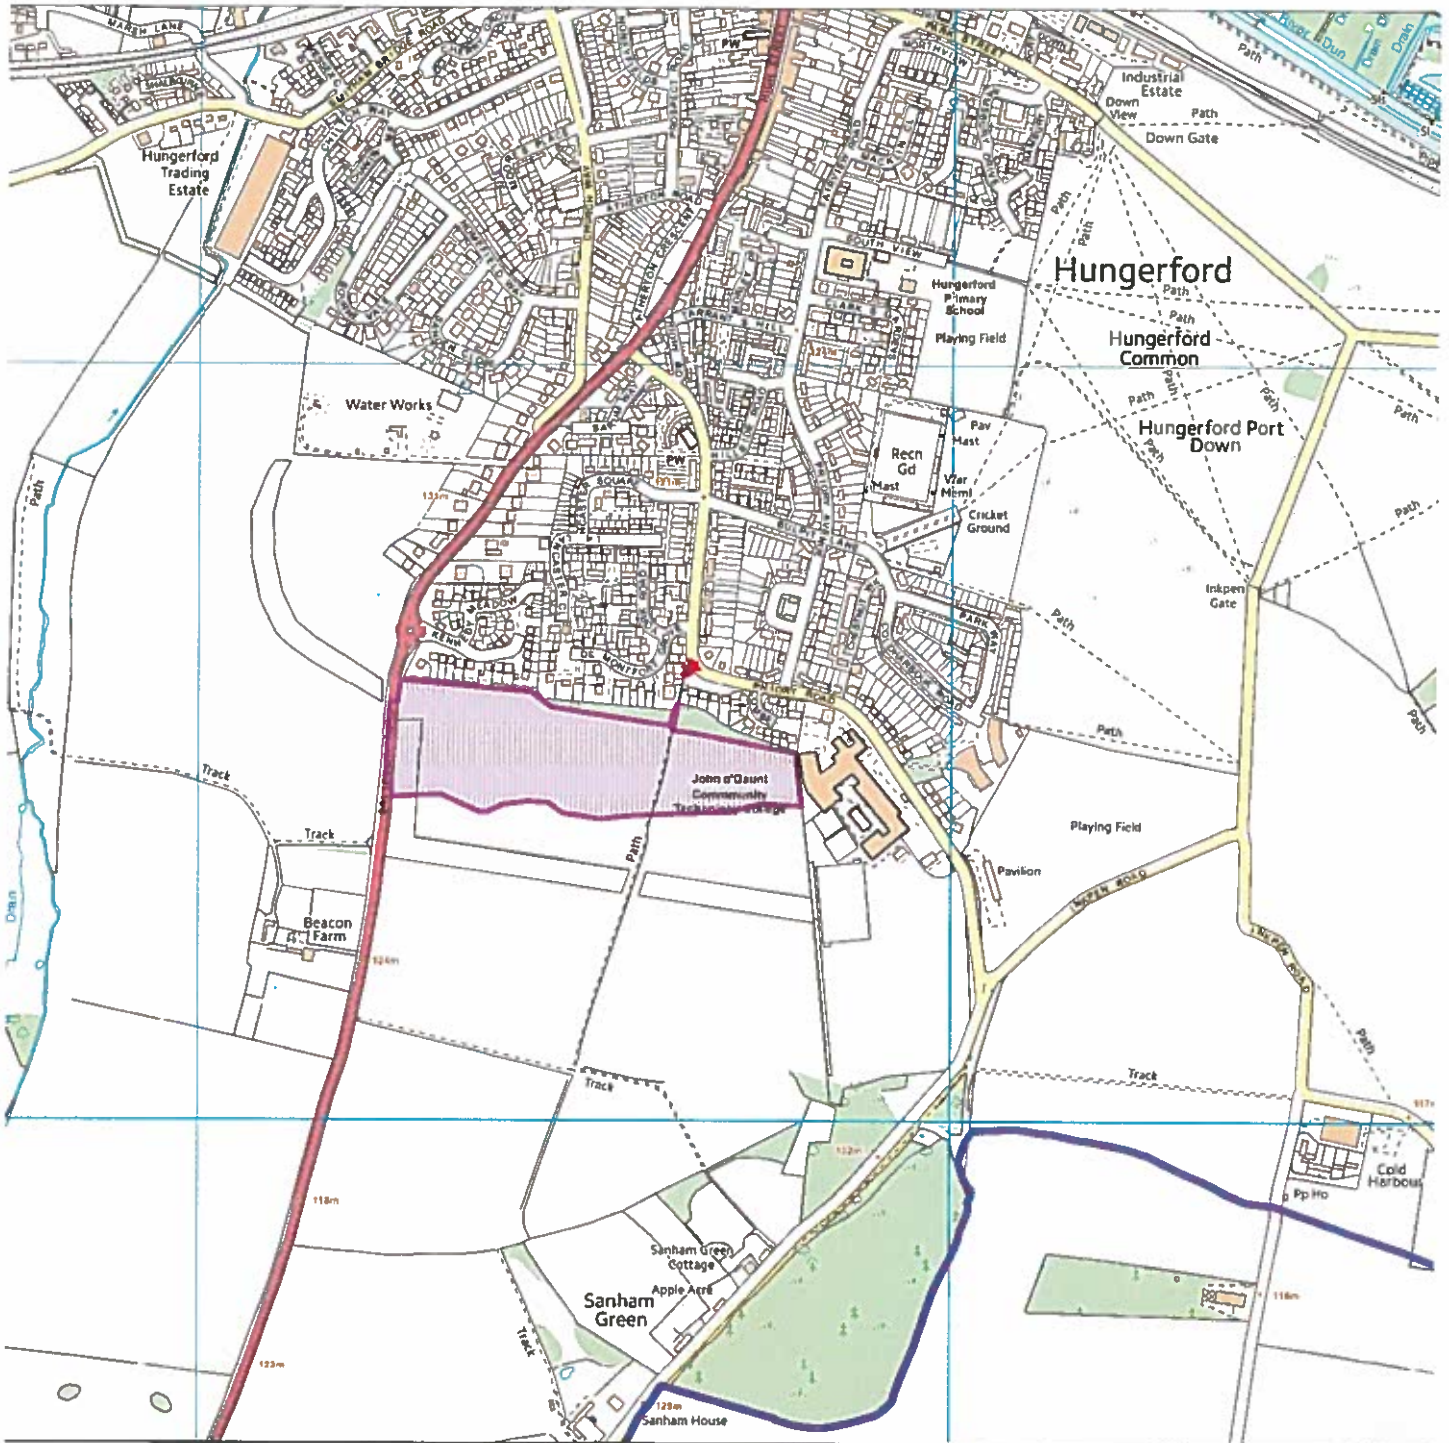

16/003061

Land South of Priory Road, Hungerford

Map Centre Coordinates :

Scale : 1:10027

Reproduced from the Ordnance Survey map with the permission of the Controller of Her Majesty's Stationery Office © Crown Copyright 2003.

Unauthorised reproduction infringes Crown Copyright and may lead to prosecution or civil proceedings.

Organisation	West Berkshire Council
Department	
Comments	
Date	23 March 2017
SLA Number	0100024151